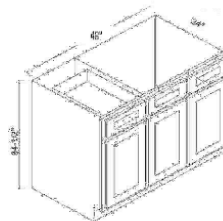

Combination Base Cabinet

SB48
R or L